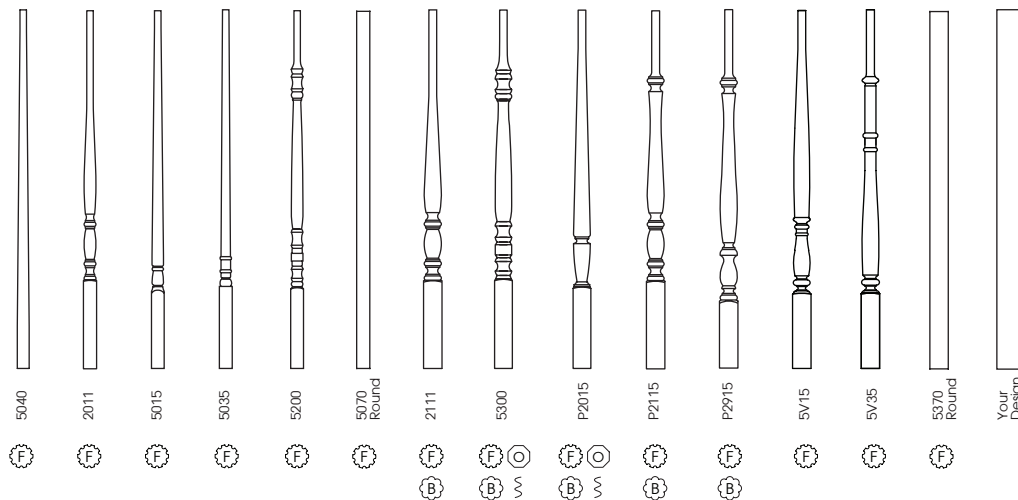

Your Design

Design Choices

Choose the Look

Wood Baluster Options:

Aesthetic Options:

Square Top Balusters

Pin Top Balusters

Horizontal Infill

Iron Baluster Options:

Hollow Square

Solid Square

Hollow Round

Limited Styles

1/2" Balusters

1/2" Balusters

5/8" Balusters