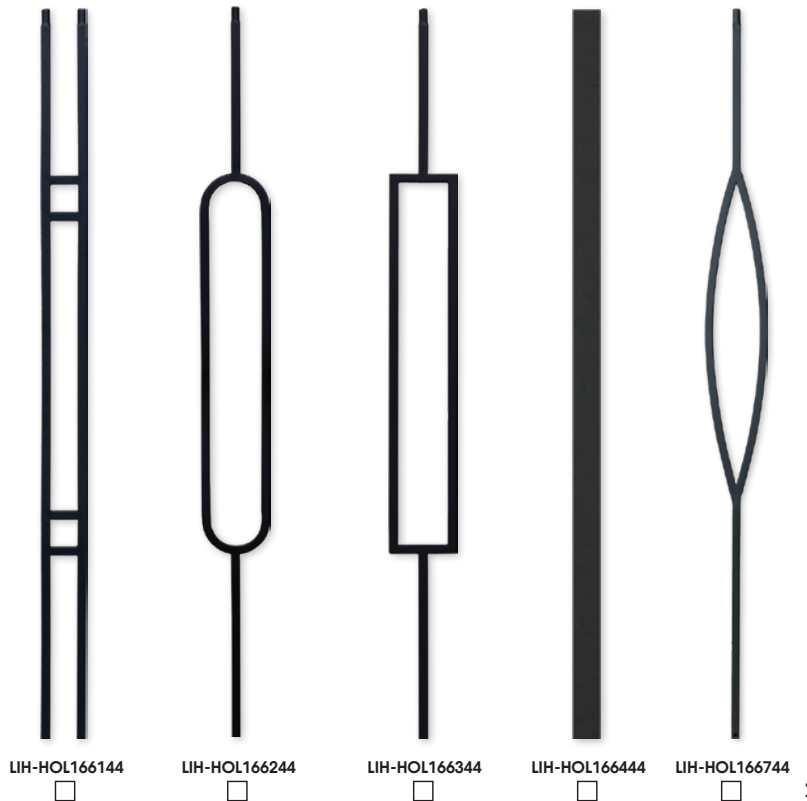

Horizon Collection

All Iron collections can be used with any non-plowed handrail

Finesse

Contempo