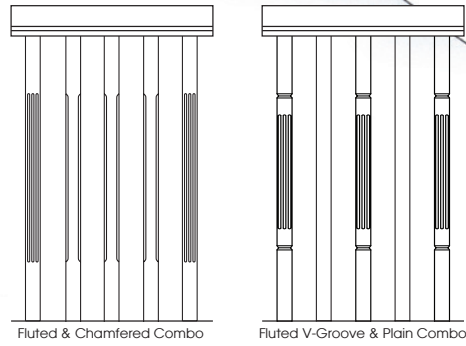

See page 27

LJP-2015 LJP-2005 LJP-3010 LJP-3040
 Over the Post Post to Post

Harmony Collection

See page 26

LJ-5300 LJ-5005 LJ-4270 LJ-4500
 Over the Post Post to Post

Starting Fitting Options
 See page 4

Tread & Riser Treatment Options
 See page 5

Recommended Handrails for these collections

Explore the Options

Clean/Heirloom Collections

See pages 24-25

Fluted & Chamfered Combo

Fluted V-Groove & Plain Combo

LJ-5360

LJ-5360V