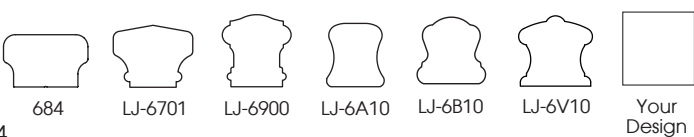

Handrail Profiles