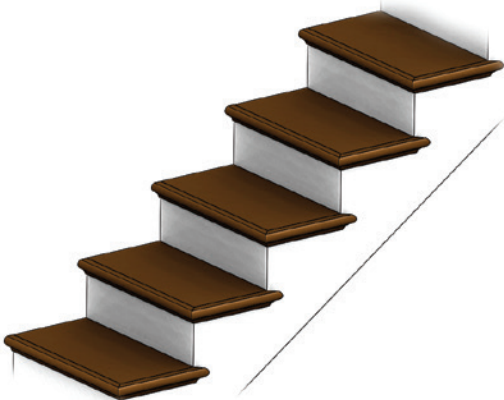

Design Choices

Stairway Elements

Handrail & Post Layouts

Handrail & Post Options

Handrail direct into newels

Gooseneck Transitions

Beginning Handrail Choices

Climbing Volute

Standard Volute

Turnout

Beginning Step & Post Options

Starting Step

Stacked Starting Step

Notched Newel

Flush Mounted

Vertical Volute

Starting Easing

Your Design

Handrail Profiles

Create a Unique Look on Level Runs

Tread & Carriage Layouts

Open Treads

Kneewall

Open Risers
with Solid Box Treads

Tread and Riser Treatments

Fully Carpeted

Solid Wood

Carpet Center and
Wood Ends

Options for Open Tread Stairways

Standard

7028 Trim Brackets

7029 Trim Brackets