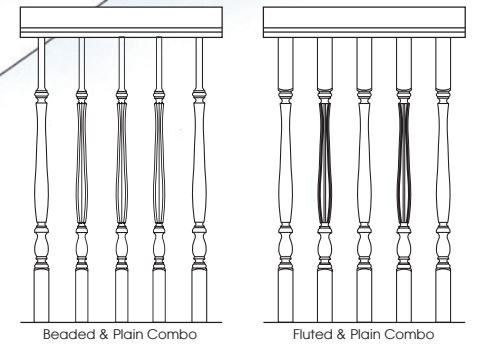

Harbor Collection

See page 25

LJP-2915 LJP-2905 LJP-3910 Over the Post LJP-3940 Post to Post

Gooseneck Option
See page 4

Aesthetic Alignment Options
See page 6

Beaded & Plain Combo Fluted & Plain Combo

Regent Collection

See page 27

LJP-2015 LJP-2005 LJP-3010 LJP-3040
 Over the Post Post to Post

Harmony Collection

See page 26

LJ-5300 LJ-5005 LJ-4270 LJ-4500
 Over the Post Post to Post

Starting Fitting Options
 See page 4

Tread & Riser Treatment Options
 See page 5