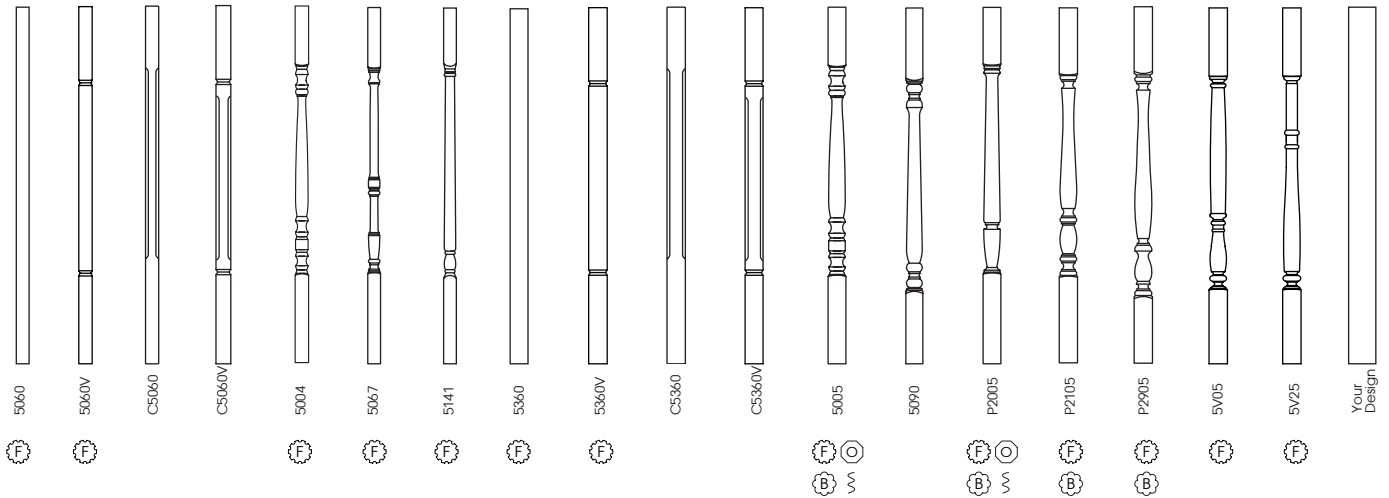

Your Design

Design Choices

Choose the Look

Wood Baluster Options:

Aesthetic Options:

Square Top Balusters

Pin Top Balusters

Horizontal Infill

Iron Baluster Options:

Hollow Square

Solid Square

Hollow Round

Limited Styles

1/2" Balusters

1/2" Balusters

5/8" Balusters