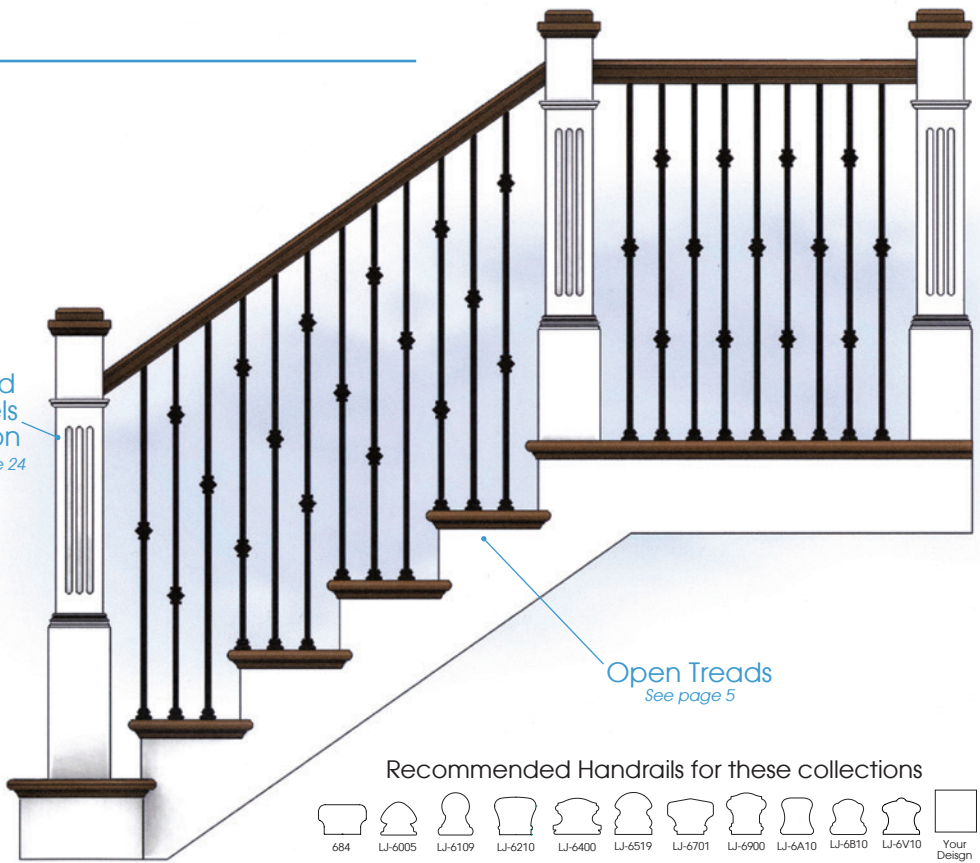

Open Treads
See page 5

Recommended Handrails for these collections