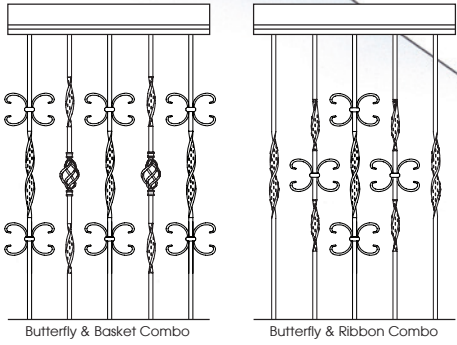

Your Design

Design Choices

Choose the Look

Wood Baluster Options:

Aesthetic Options:

Square Top Balusters

Pin Top Balusters

Horizontal Infill

Iron Baluster Options:

Hollow Square

Solid Square

Hollow Round

Limited Styles

1/2" Balusters

1/2" Balusters

5/8" Balusters

3/4" Mega Balusters

Pattern Ideas to Inspire...

Check with your dealer for iron baluster finish availability.

Create your pattern

Ideas to Inspire

Ribbon Collection

See page 23

Add Decorative Stair Brackets
See page 5

Harbor Collection

See page 25

LJP-2915 LJP-2905 LJP-3910 Over the Post LJP-3940 Post to Post

Gooseneck Option
See page 4

Aesthetic Alignment Options
See page 6

Beaded & Plain Combo Fluted & Plain Combo

Regent Collection