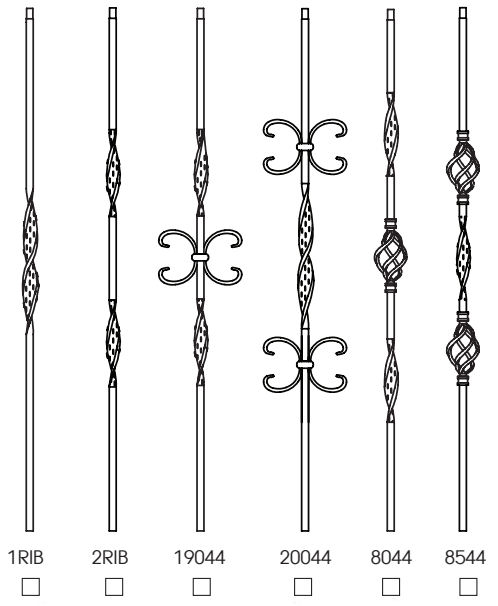

Your Design

Design Choices

Choose the Look

Wood Baluster Options:

Aesthetic Options:

Square Top Balusters

Pin Top Balusters

Horizontal Infill

Iron Baluster Options:

Hollow Square

Solid Square

Hollow Round

Limited Styles

1/2" Balusters

1/2" Balusters

5/8" Balusters

3/4" Mega Balusters

Pattern Ideas to Inspire...

Check with your dealer for iron baluster finish availability.

Create your pattern

Ideas to Inspire

Ribbon Collection

See page 23

Add Decorative Stair Brackets
See page 5