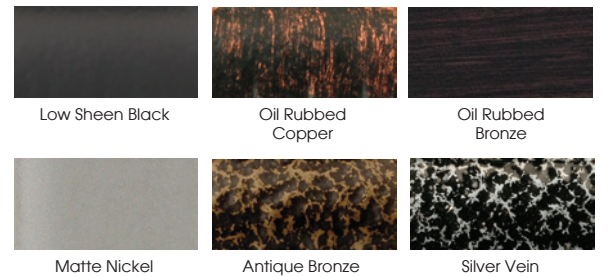

Start Here

Note: Our wood products are not available pre-finished.

Popular Stain Colors for Any Home

Benjamin Moore & Co.® Lenmar® Wiping Stains represented on oak and maple

Top Paint Colors to Inspire

Selected from Benjamin Moore & Co.® Color Trends Pallet

L.J. Smith Wood Species Options

Samples shown below are clear coated for illustrative purposes only

L.J. Smith Iron Finishes Pallet

Select from these popular L.J. Smith finishes

Note: Due to variations in the printing process, the swatches shown above may vary slightly from colors of actual product.