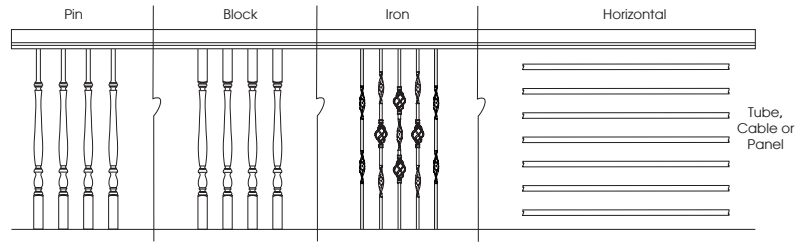

Standard Volute

Turnout

Beginning Step & Post Options

Starting Step

Stacked Starting Step

Notched Newel

Flush Mounted

Vertical Volute

Starting Easing

Your Design

Handrail Profiles

Create a Unique Look on Level Runs

Tread & Carriage Layouts

Open Treads

Kneewall

Open Risers
with Solid Box Treads

Tread and Riser Treatments

Fully Carpeted

Solid Wood

Carpet Center and
Wood Ends

Options for Open Tread Stairways

Standard

7028 Trim Brackets

7029 Trim Brackets

Your Design

Design Choices

Choose the Look

Wood Baluster Options:

Aesthetic Options:

Square Top Balusters

Pin Top Balusters

Horizontal Infill