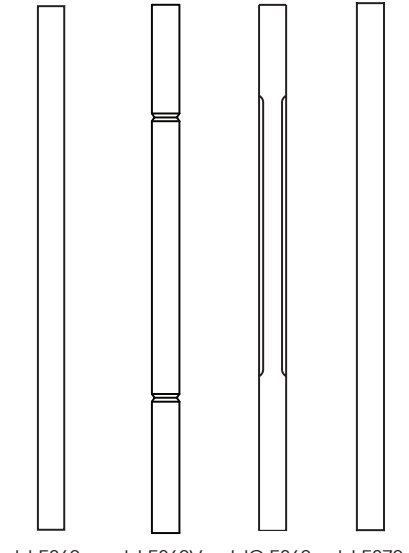

Recommended Handrails for these collections

Explore the Options

Clean/Heirloom Collections

See pages 24-25

Fluted & Chamfered Combo

Fluted V-Groove & Plain Combo

LJ-5360

LJ-5360V