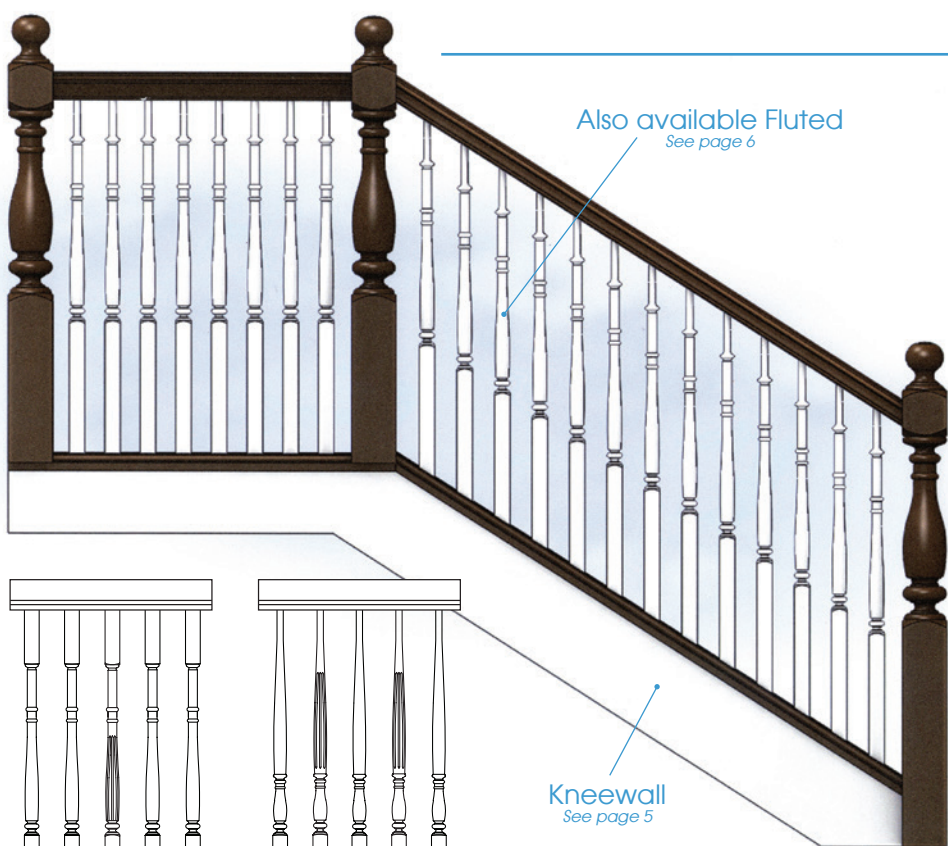

Colony Collection

See page 26