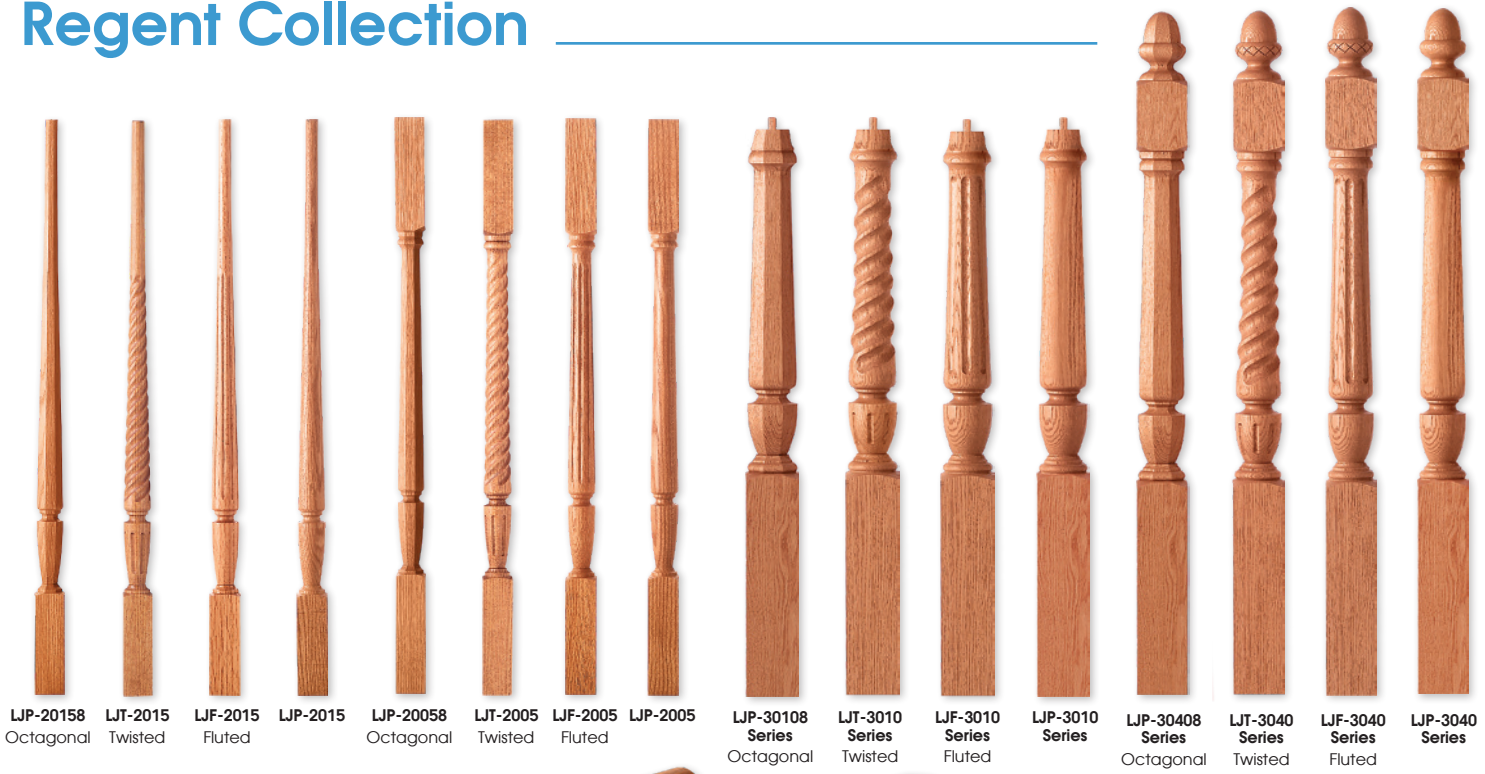

Linear

684
 CABLE
 TUBE
 PANEL
 Panel Posts and Spacer Newels
 400 Series (for cable & tube)
 300 Series (for cable & tube)

Harbor Collection

LJB-2915 LJF-2915 LJP-2915 LJB-2905 LJF-2905 LJP-2905 LJB-3910 Series LJF-3910 Series LJP-3910 Series LJB-3940 Series LJF-3940 Series LJP-3940 Series
 Beaded Fluted Beaded Fluted Beaded Beaded Fluted Beaded Fluted Beaded Fluted

Carved

LJ-5335 LJ-4700 Series

Standard Style Options

The handrails to the right can be used with any of the Pin Top balusters in the Briarcliffe, Colony, Harmony and Regent Collections

Briarcliffe

Colony

Harmony Collection

The handrails to the right can be used with any of the **Square Top** balusters in the Briarcliffe, Colony, Harmony and Regent Collections

Regent Collection

The handrails to the right can be used with any of the **Pin Top** balusters in the Cornerstone Collection. **Square Top** balusters require plowed handrail.