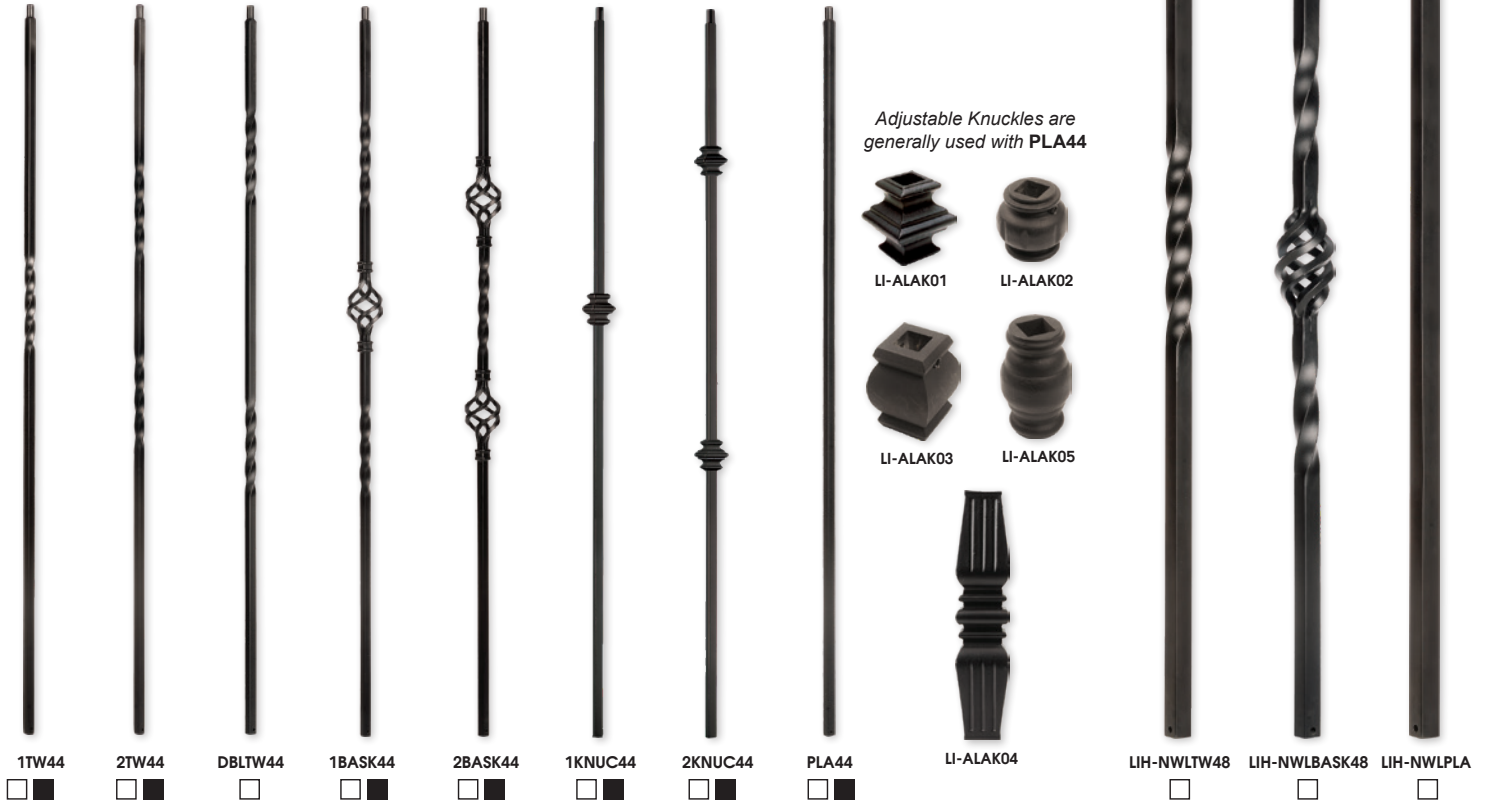

Photo Portfolio

1

2

1 LJC-5360 Balusters,
LJ-4094 Box Newels and
LJ-6210P Plowed Handrail

2 Open Tread Stair
Panels, Level Run Panel,
P-POSTKIT2H Panel Post Kits,
684 Handrail

3 LJP-2915 Balusters,
LJP-3910 Newels, LJ-6900
Handrail, LJ-7931 and
LJ-7936 Climbing Volutes.

4 Custom turned newel
and finial

5 LJ-5360 Balusters,
LJ-4091 Box Newels,
LJ-6400P Plowed Handrail

3

4

5

Horizon Collection

All Iron collections can be used with any non-plowed handrail

Finesse