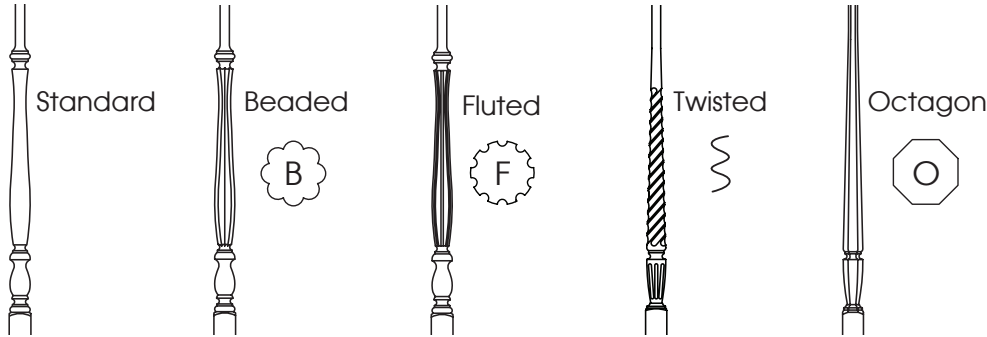

Tread and Riser Treatments

Fully Carpeted

Solid Wood

Carpet Center and
Wood Ends

Options for Open Tread Stairways

Standard

7028 Trim Brackets

7029 Trim Brackets

Your Design

Design Choices

Choose the Look

Wood Baluster Options:

Aesthetic Options:

Square Top Balusters

Pin Top Balusters

Horizontal Infill

Iron Baluster Options:

Hollow Square

Solid Square

Hollow Round

Limited Styles

1/2" Balusters

1/2" Balusters

5/8" Balusters