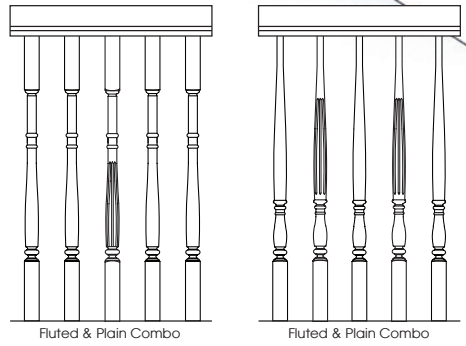

Colony Collection

See page 26