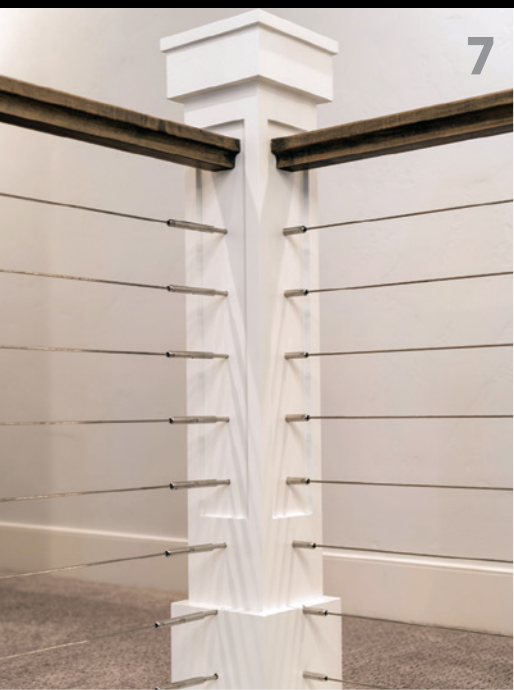

7

8

9

11

10

11 LIH-HOL166344 and LIH-HOLPLA44 Iron Balusters, LJ-4091 Box Newels and LJ-6210 Handrail