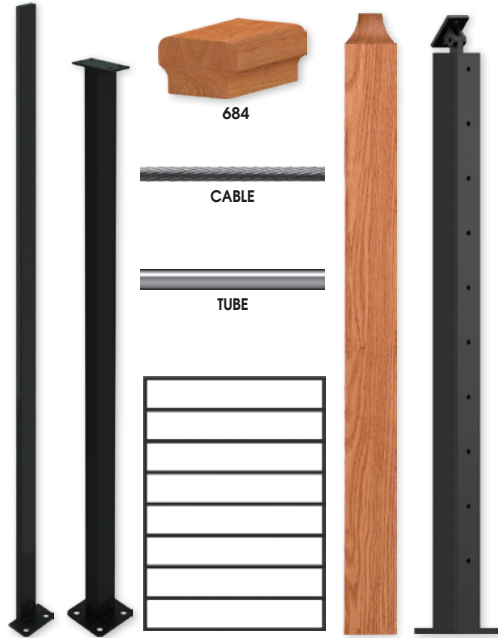

Linear

684
CABLE
TUBE
PANEL
Panel Posts and Spacer Newels
400 Series (for cable & tube)
300 Series (for cable & tube)