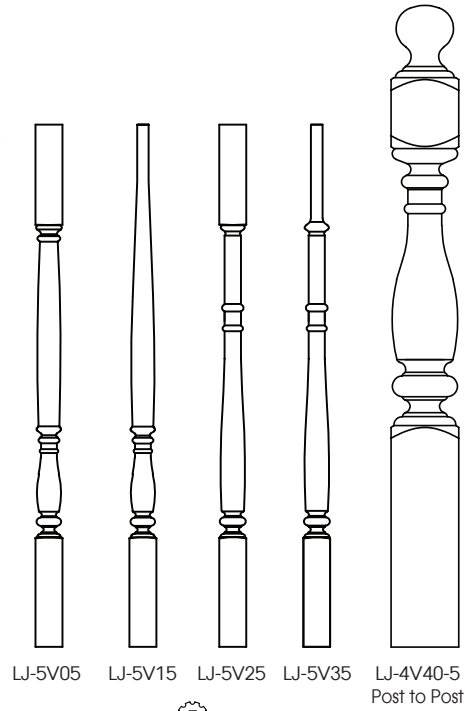

Colony Collection

See page 26