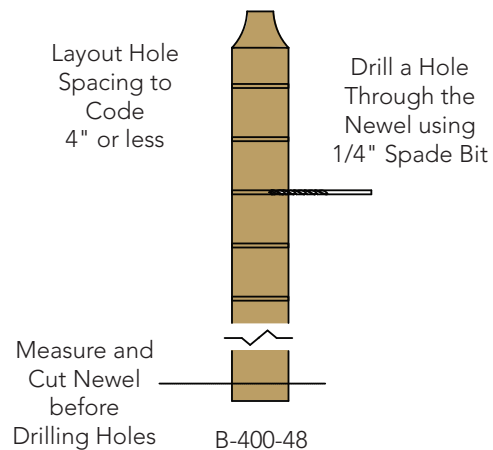

## Level Pass Through Application

**L.J. Smith offers this style of newel predrilled for stairs that have 10" run and 7-1/2" rise. If the run and/or rise are different from this, you can purchase a blank newel in this style or any of our solid newels for drilling on the jobsite.**