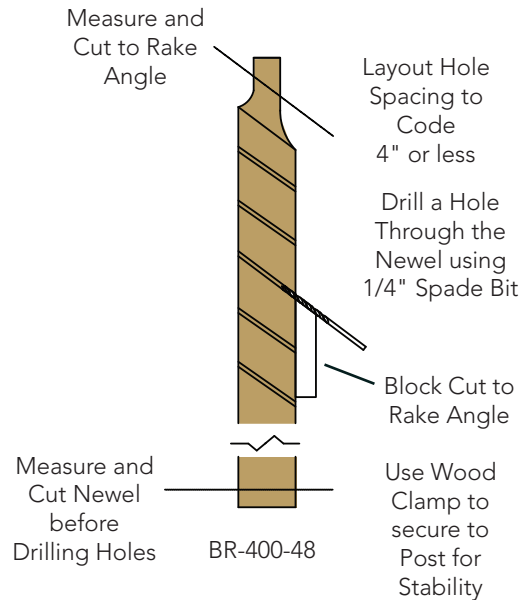

Rake Pass Through Application