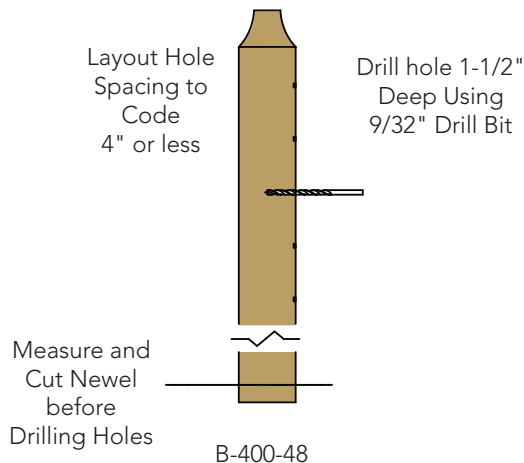

## Level Pass Through Application

**L.J. Smith offers this style of newel predrilled for stairs that have 10" run and 7-1/2" rise. If the run and/or rise are different from this, you can purchase a blank newel in this style or any of our solid newels for drilling on the jobsite.**