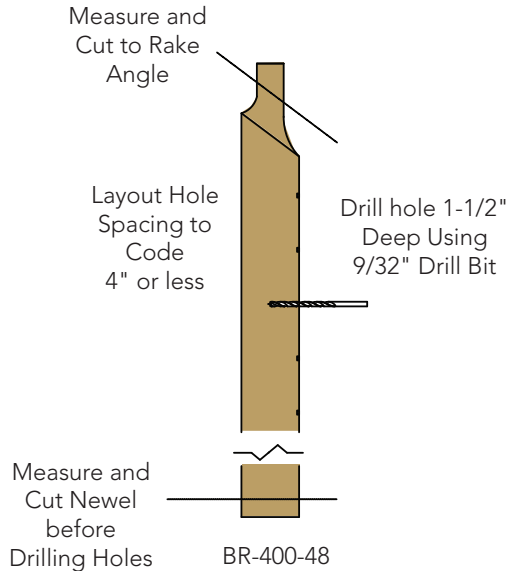

Rake Application